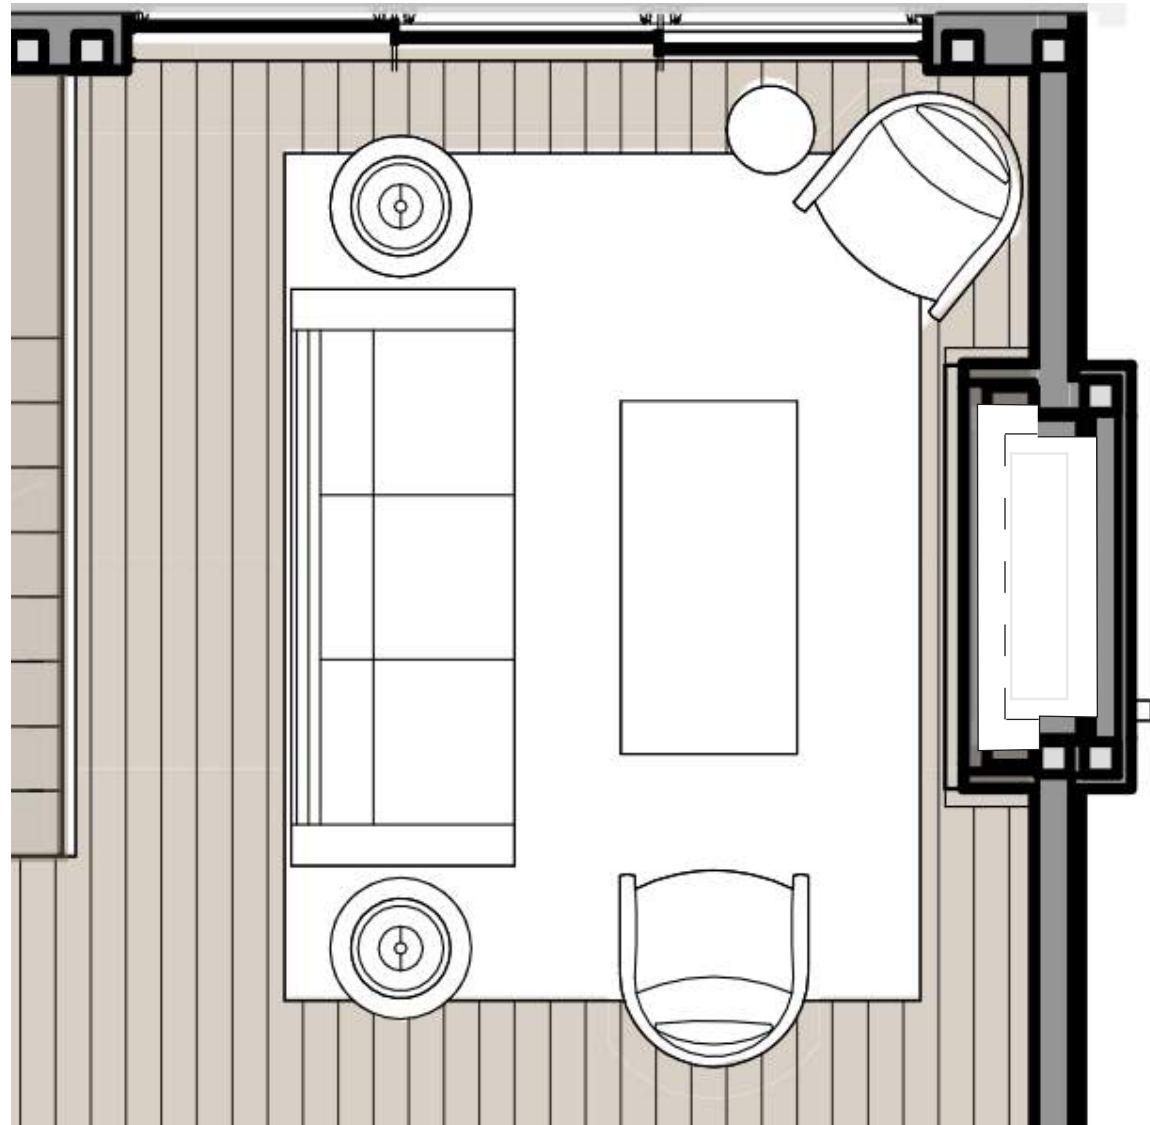

01 WHIRLPOOL 4.5CU FT HIGH EFFICIENCY WASHER

02 WHIRLPOOL 7.4 CU FT SMART CAPABLE ELECTRIC DRYER

DINING ROOM - DUNE

PENDANT LARGE (1)

PENDANT SMALL (1)

FIREPLACE - DUNE

LIVING ROOM ENLARGED PLAN
scale= 3/8" - 1'0"