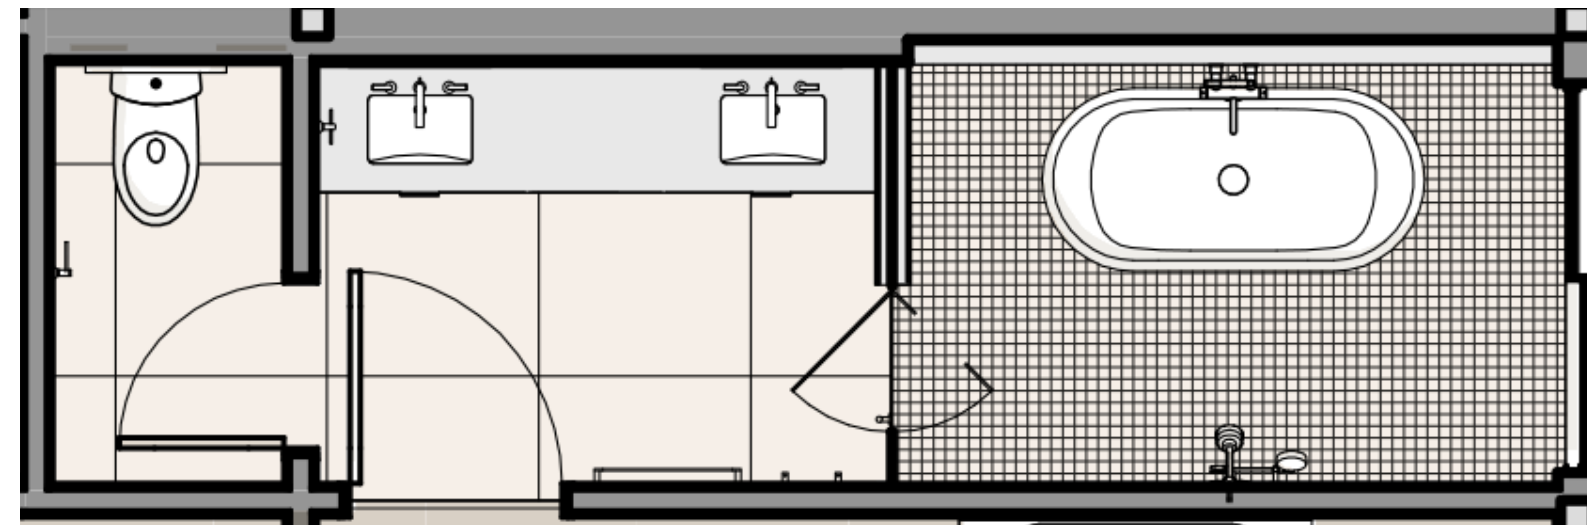

PRIMARY BATH ELEVATION

PRIMARY BATH ENLARGED PLAN
scale= 3/8" - 1'0"

SCONCE (2)

WIDESPREAD BATH FAUCET
Waterworks
Chrome

UNDERMOUNT SINK
Waterworks, Clara
White

CABINET PULL
Emtek, Modern Edge Pull
Flat Black Finish