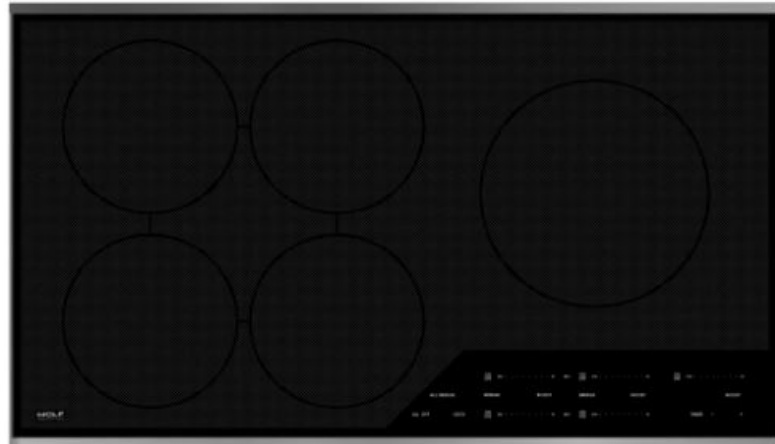

KITCHEN ELEVATIONS

KITCHEN ENLARGED PLAN
scale= 3/8" - 1'0"

KITCHEN
WOLF APPLIANCES + PLUMBING FIXTURES

01

02

03

04

05