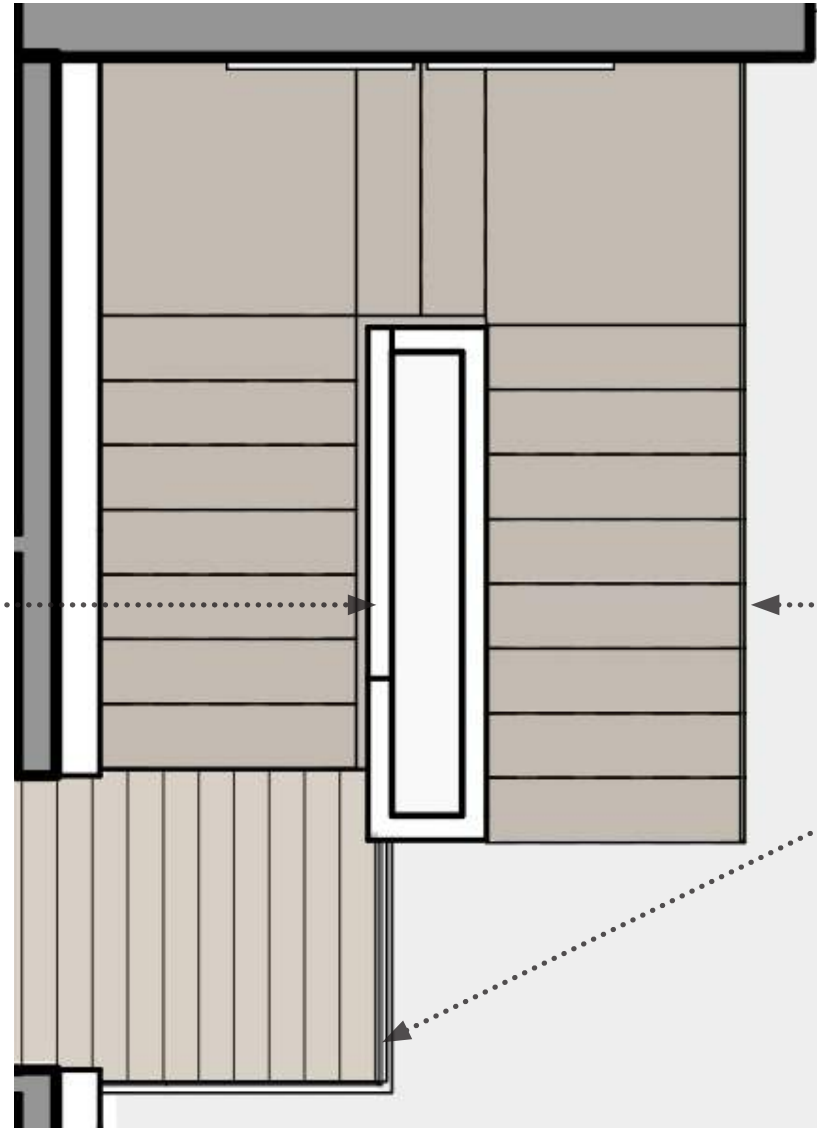

FIREPLACE CONCEPT

FIREPLACE
Dimplex Opti-Myst Pro 1000

STAIR
TYPICAL THROUGHOUT

CLOSED TREAD AND DRYWALL RAILING TO START AT LANDING AND CONTINUE UNTIL 2ND LEVEL

MESA 2-STORY STAIR ENLARGED PLAN
scale= 3/8" - 1'0"