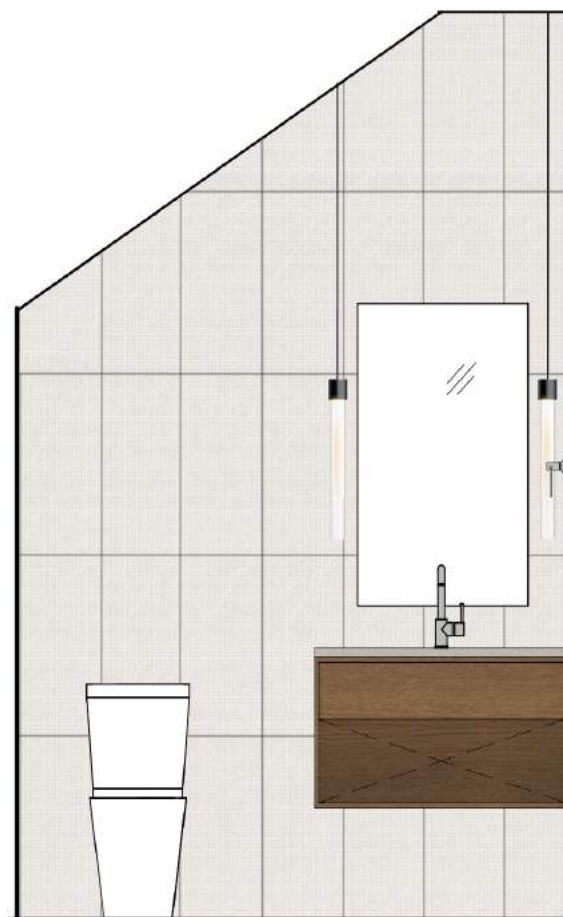

WALL TILE
Grain Stone, Cage Natural, White
24" x 48"

QUARTZ COUNTERTOP
Daltile- One Quartz
Argos

MILLWORK FINISH
CLEAF Quercia

POWDER ENLARGED PLAN
scale= 3/8" - 1'0"

POWDER BATH ELEVATION

PENDANTS (2)

TWO PIECE TOILET
Toto, Aquia IV