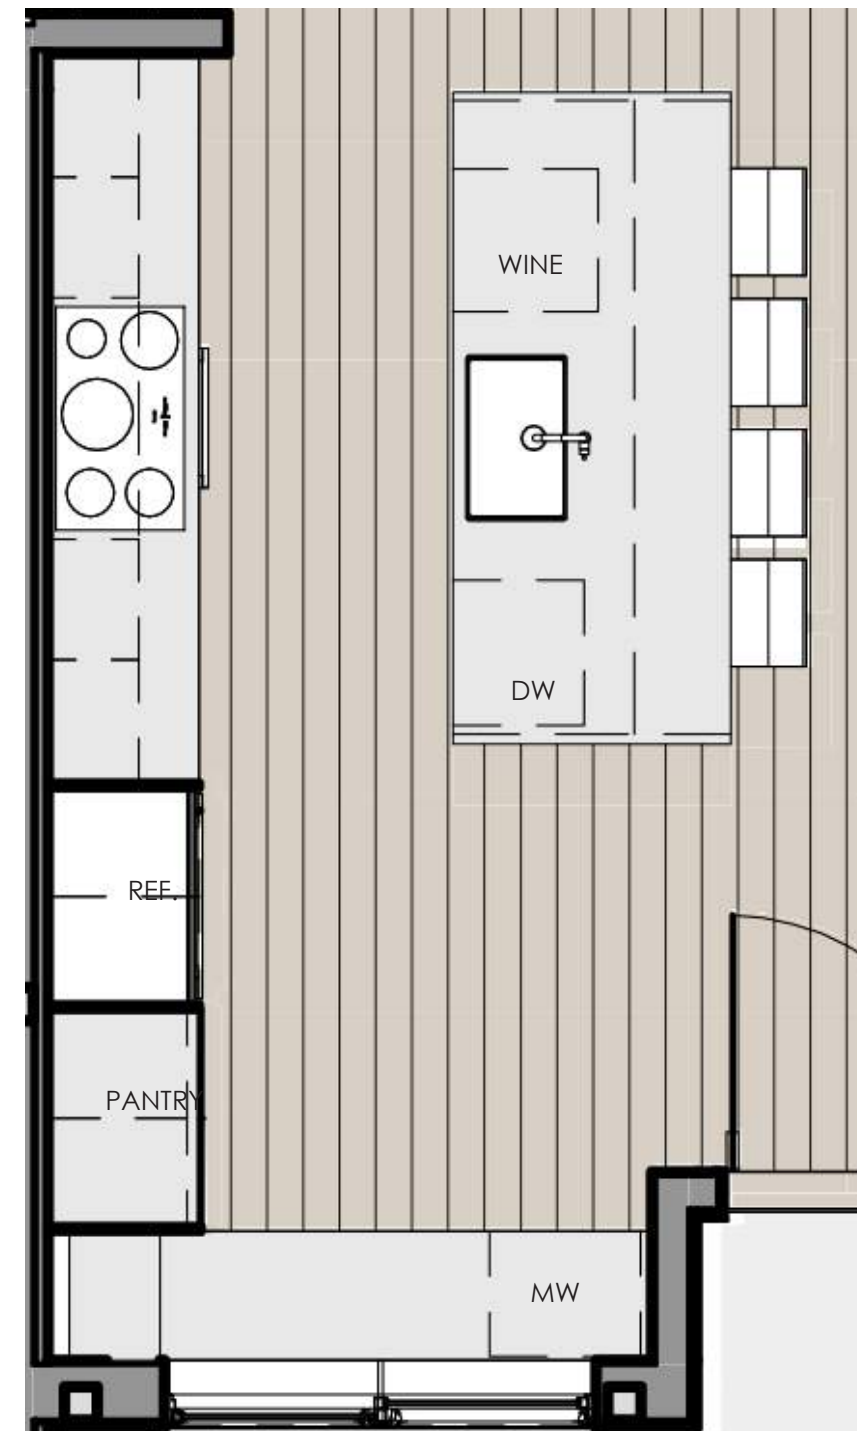

KITCHEN ELEVATIONS

KITCHEN ENLARGED PLAN
scale= 3/8" - 1'0"

KITCHEN
WOLF APPLIANCES + PLUMBING FIXTURES

01

02

03

04

05

06

07

08

09

01 HOOD INSERT

02 36" WOLF INDUCTION COOKTOP

03 30" WOLF WALL OVEN

04 36" SUBZERO REFRIGERATOR
PANEL READY