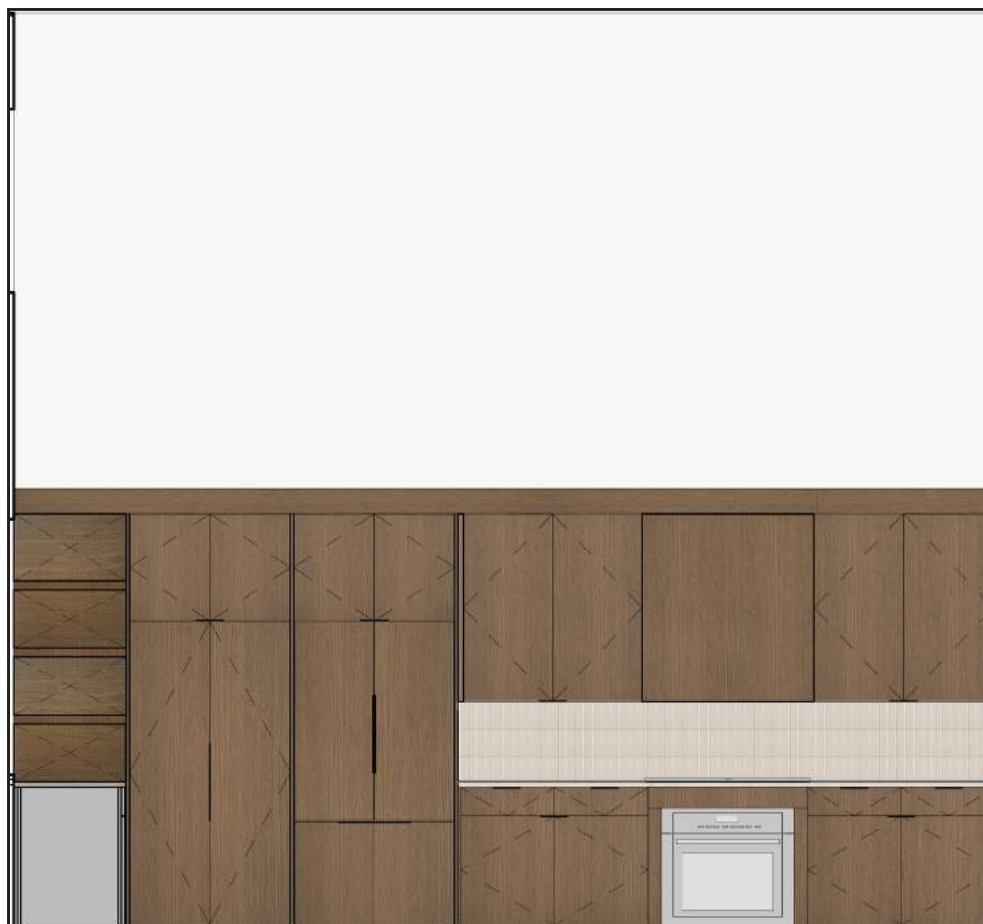

KITCHEN ELEVATIONS

KITCHEN ENLARGED PLAN
scale= 3/8" - 1'0"

KITCHEN
WOLF APPLIANCES + PLUMBING FIXTURES

01

02

03

04

05