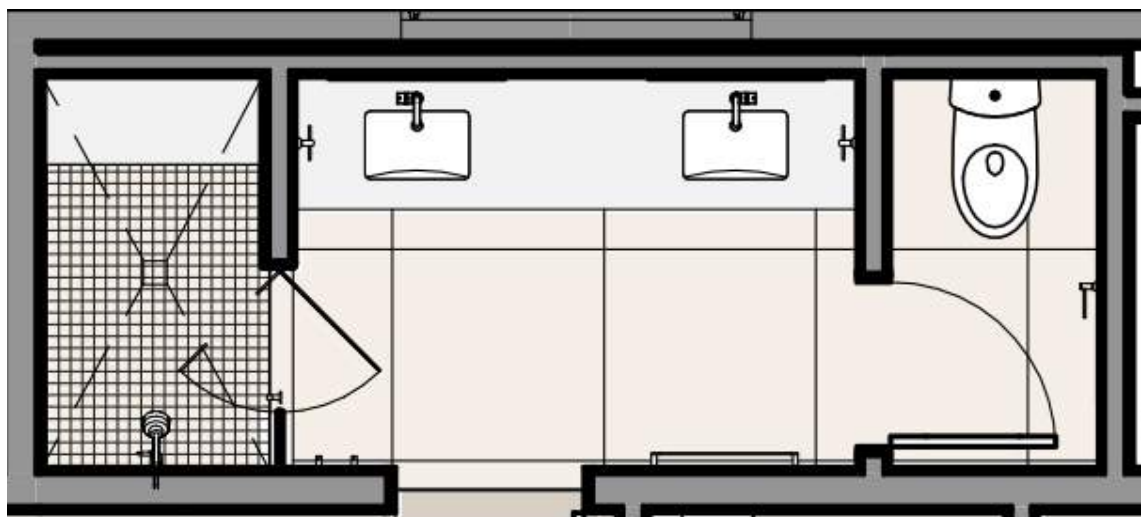

PRIMARY BATH ELEVATION

PRIMARY BATH ENLARGED PLAN
scale= 3/8" - 1'0"

SCONCE (2)

WIDESPREAD BATH FAUCET
Waterworks
Chrome

UNDERMOUNT SINK
Waterworks, Clara
White

CABINET PULL
Emtek, Modern Edge Pull
Flat Black Finish

GUEST BATH 1 ELEVATION

GUEST BATHROOM 1 ENLARGED PLAN
scale= 3/8" - 1'0"

TWO PIECE TOILET
Toto, Aqua IV

SINGLE LEVER BATH FAUCET
Waterworks
Chrome

UNDERMOUNT SINK
Waterworks, Clara
White

CABINET PULL
Emtek, Modern Edge Pull
Flat Black Finish